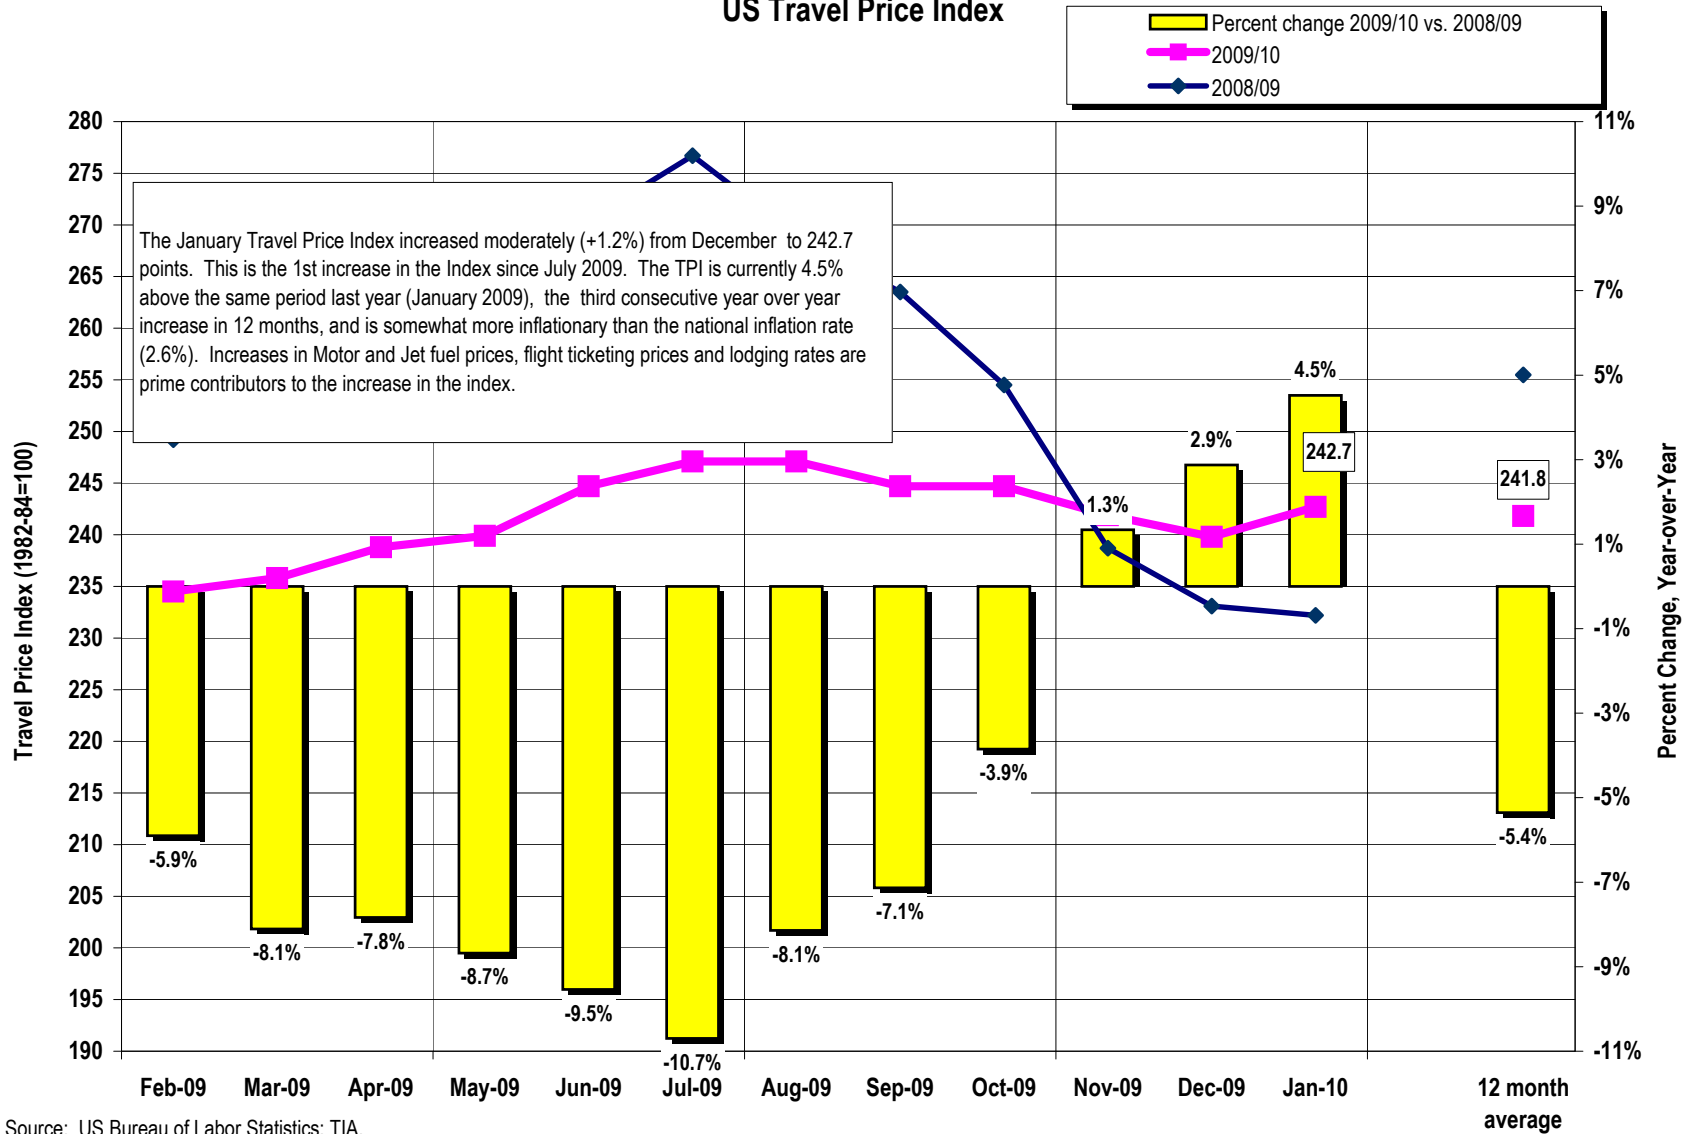

US Travel Price Index

Source: US Bureau of Labor Statistics; TIA.

Reflects consumer prices for transportation (airfare, motor fuel, etc.), lodging, recreation activities, and food/beverage away from home.